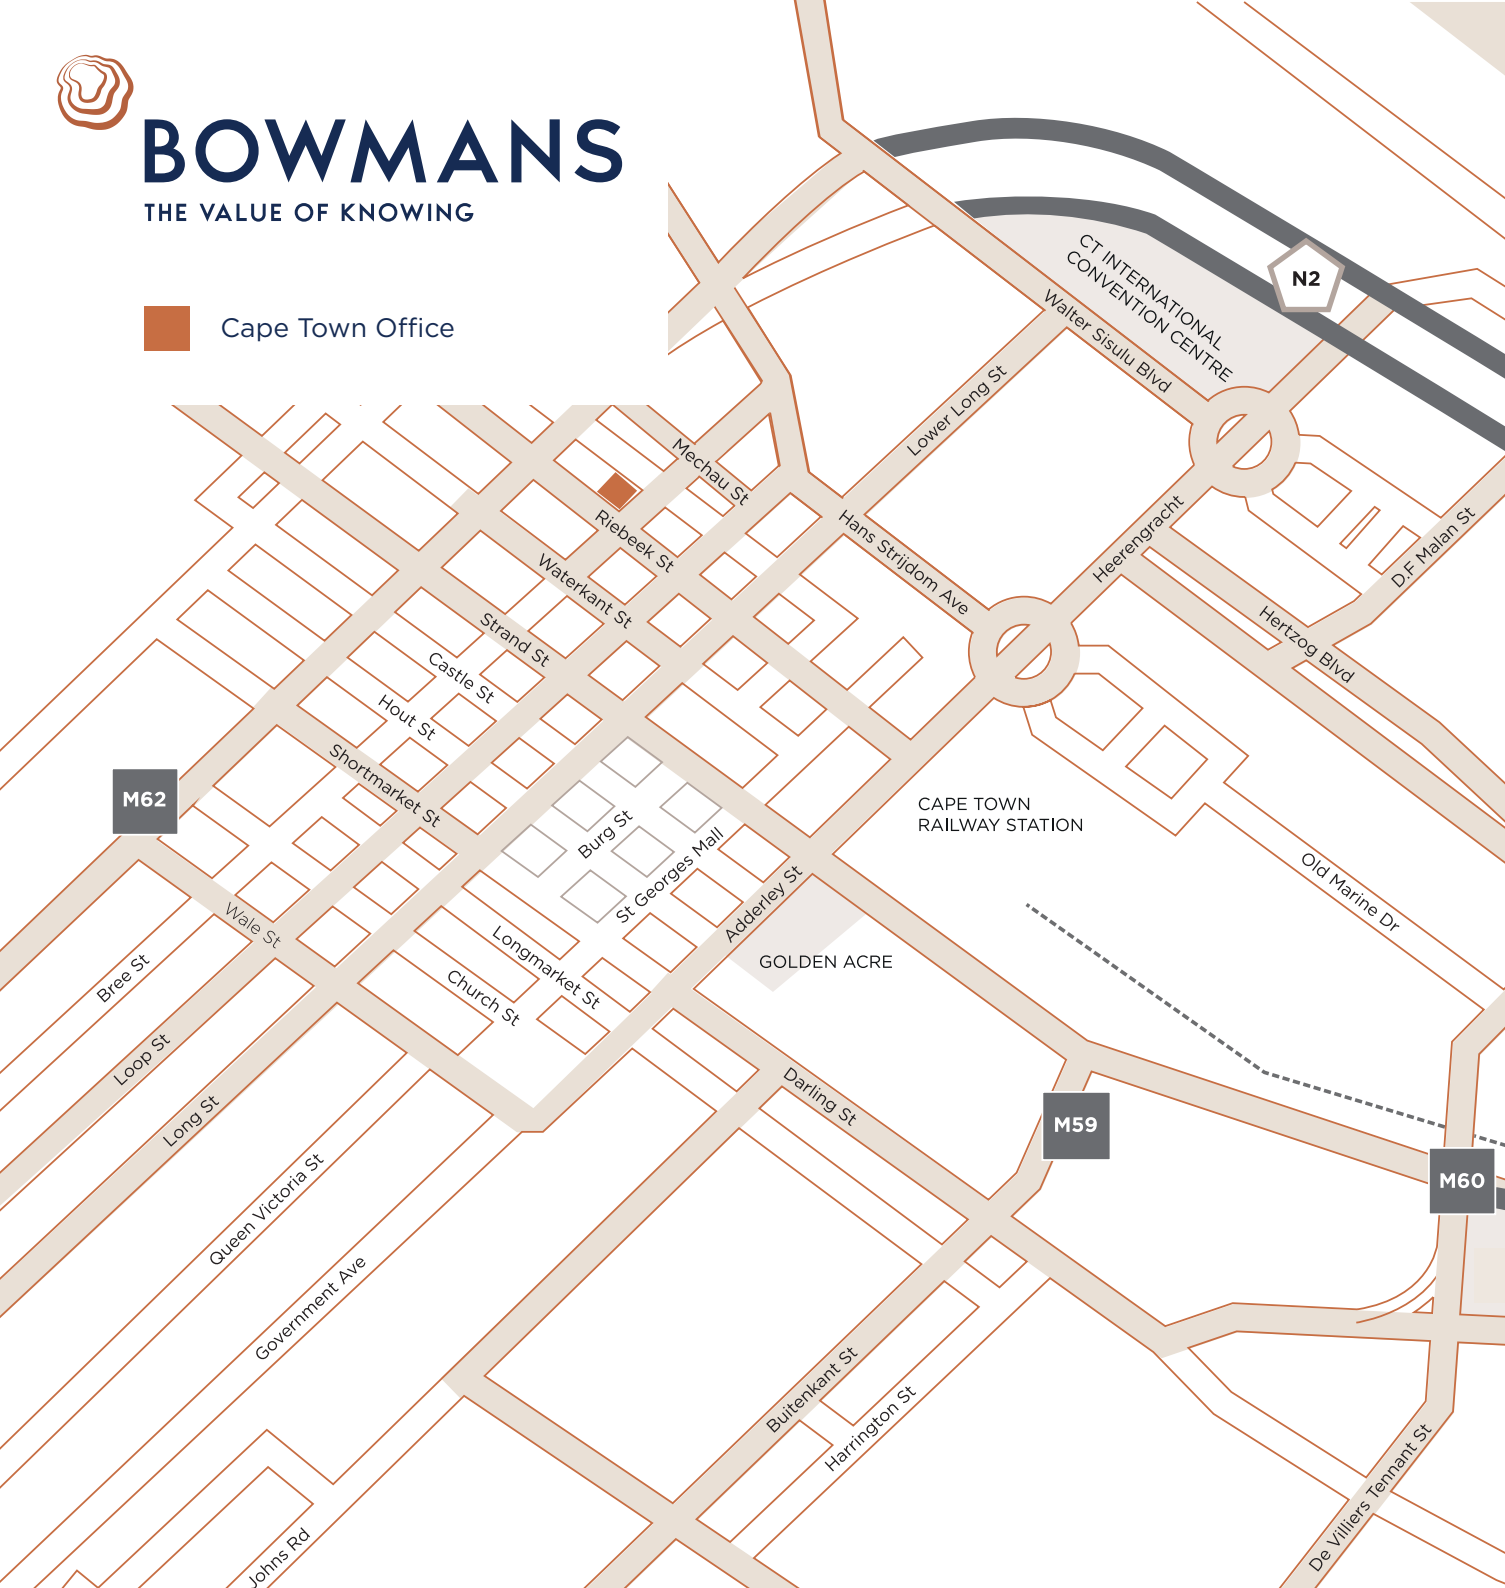

## Direction to 22 Bree Street

### From Airport (20.4km)

Head south and turn onto Airport Approach Road, keep right and merge onto Settlers Way/N2 via the ramp to Cape Town for 11.2km. Merge onto De Waal Drive/N2 and continue onto Nelson Mandela Boulevard. Continue onto Buitengracht Street, turn left onto Riebeek Street. At the first set of traffic lights turn left onto Bree Street. BOWMANS offices are on your left. Access to the parking area is immediately on your left.

### From N7 Interchange (Northern Suburbs)

Take the N1 incoming to Cape Town, driving along Table Bay Boulevard keep to the right at the fork, follow signs for Sea Point/Waterfront and merge onto Nelson Mandela Boulevard. Continue onto Buitengracht Street, turn left onto Riebeek Street. At the first set of traffic lights turn left onto Bree Street. BOWMANS offices are on your left. Access to the parking area is immediately on your left.

### From Southern Suburbs

From Kromboom Parkway/M5 via the ramp to Cape Town, take Exit 9 to merge onto Settlers Way/N2 towards M57/Cape Town/Leisbeek Park Road. Merge onto De Waal Drive/N2, continue onto Nelson Mandela Boulevard. Continue onto Buitengracht Street, turn left onto Riebeek Street. At the first set of traffic lights turn left onto Bree Street. BOWMANS offices are on your left. Access to the parking area is immediately on your left.