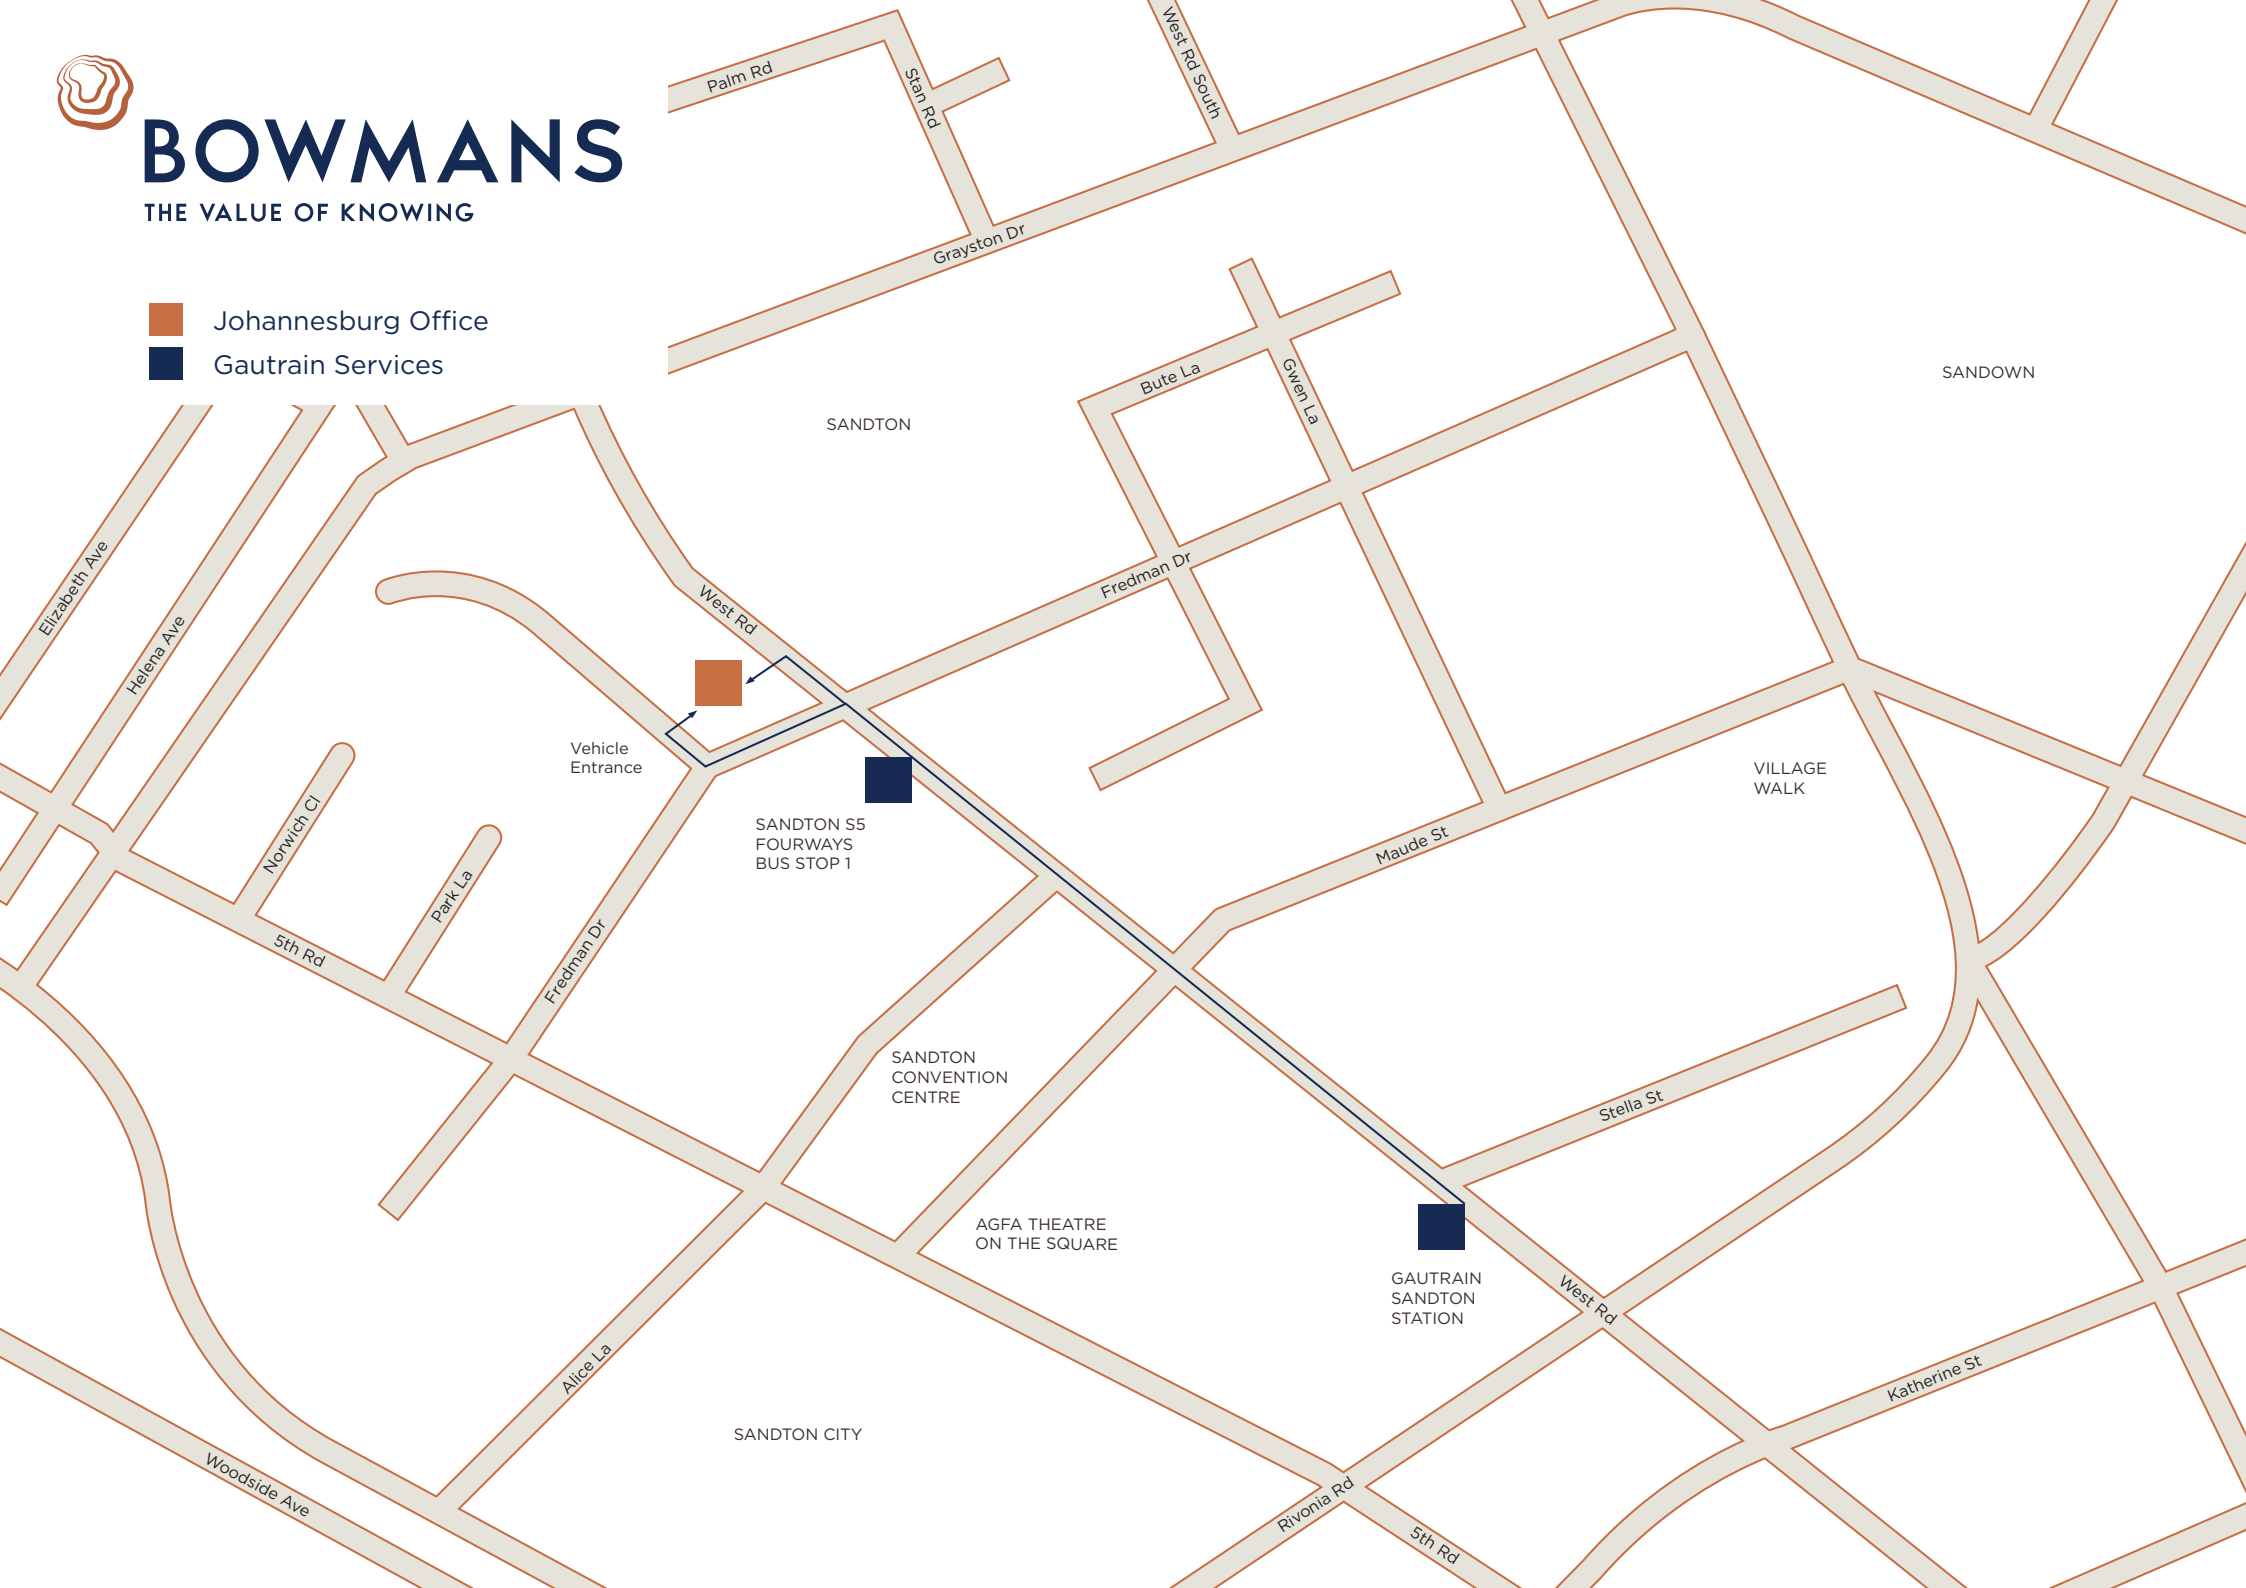

BOWMANS

THE VALUE OF KNOWING

- Johannesburg Office
- Gautrain Services

Palm Rd

Stan Rd

West Rd South

Grayston Dr

Bute La

Gwen La

SANDOWN

SANDTON

Elizabeth Ave

Herlena Ave

West Rd

Fredman Dr

Vehicle Entrance

SANDTON S5
FOURWAYS
BUS STOP 1

VILLAGE
WALK

Nonrich Cl

Park La

5th Rd

Fredman Dr

Maude St

SANDTON
CONVENTION
CENTRE

Stella St

AGFA THEATRE
ON THE SQUARE

GAUTRAIN
SANDTON
STATION

West Rd

Katherine St

SANDTON CITY

Woodside Ave

Alice La

Rivonia Rd

5th Rd